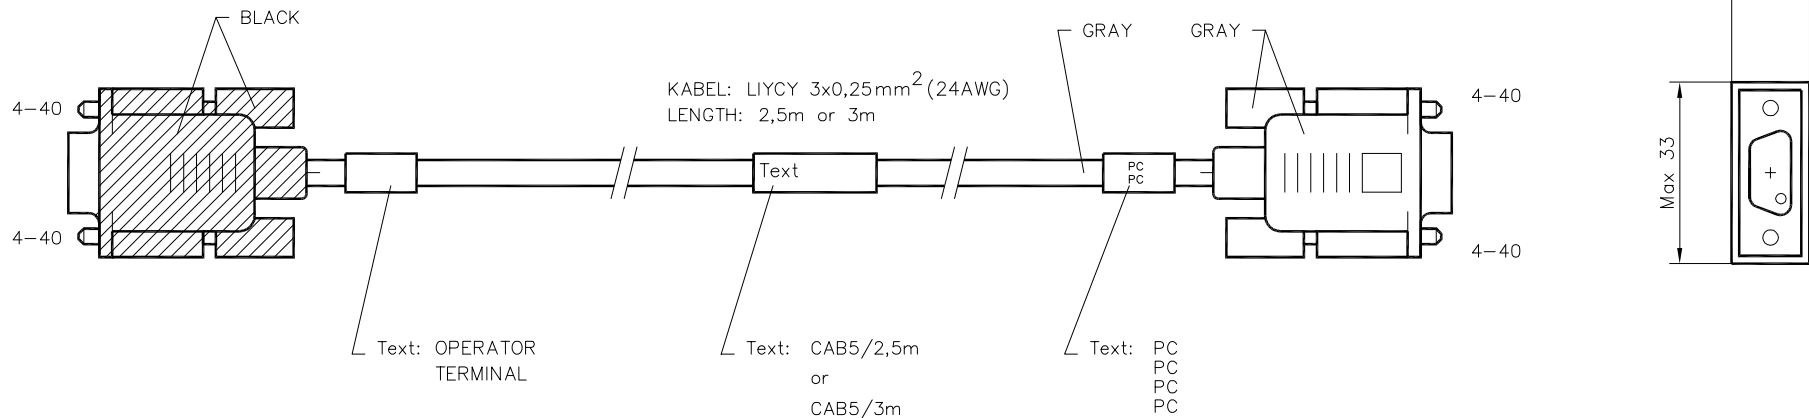

RS-232

9-pol D-sub Hona
9-pin D-sub Female

Skärmen anslutes till D-sub kåpan
Shield connected to D-sub cover

RS-232

9-pol D-sub Hona
9-pin D-sub Female

Skärmen anslutes till D-sub kåpan
Shield connected to D-sub cover

OPERATOR terminal

PC

A3

		Cable CAB5/2,5m and 3m						
		Drawn	Date	App.	Revision	Revision date	Page	Next page
EAN		1998-12-16			2002-09-02	1	-	K-03300