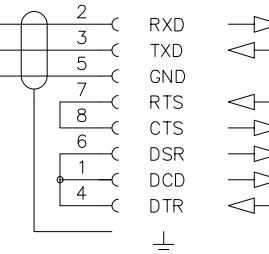

RS-232

9-pol D-sub Hona
9-pin D-sub Female

Skärmen anslutes till D-sub kåpan
Shield connected to D-sub cover

RS-232

9-pol D-sub Hona
9-pin D-sub Female

Skärmen anslutes till D-sub kåpan
Shield connected to D-sub cover

OPERATOR terminal

PC

A3

		Cable CAB5/2,5m and 3m						
		Drawn	Date	App.	Revision	Revision date	Page	Next page
EAN		1998-12-16			2002-09-02	1	-	K-03300